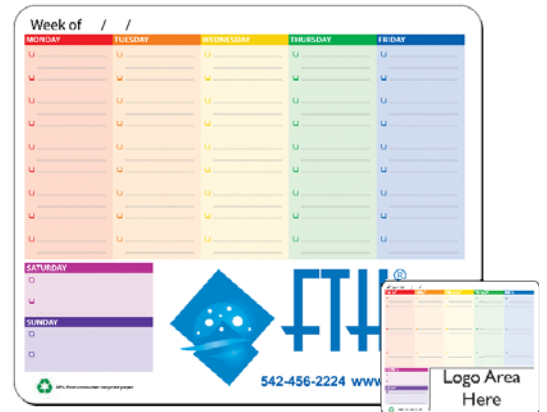

1.866.404.5267

info@custommousepad.com

Mouse Paper

(Single Design)

MPCOO 24 Single Design

MPFCO 40 Single Design

Size 7.25" x 8.5 (Light Texture)

- Dual purpose serves as a mouse pad and a note pad
- ECO-FRIENDLY pages contain 30% post-consumer recycled paper and patented mousing texture
- Backing is 100% post-consumer recycled paperboard with non-slip texture
- Free shipping in contiguous US 
- Free digital proof and set up

Submit your own design or select from 4 different design templates

To do weekly

Calendar & Notes

To Do & Notes

Notes

Mouse Paper Single Design

Size	Item	Number of Pages	125	250	500	1000	2500
7.25"x8.5"	MPCOO	24 Pages	\$2.93	\$2.61	\$2.41	\$1.98	Call
7.25"x8.5"	MPFCO	40 Pages	\$3.29	\$3.10	\$2.93	\$2.49	Call

info@custommousepad.com • Email or call us to start your order today! • 1.866.404.5267

Mouse Paper Calendar (Multi Images)

- MPLO12 12 Months / Different Images
- MPLO18 18 Months / Different Images
- MPLO24 24 Months / Different Images

Size 7.25" x 8.5 (Light Texture)

- Dual purpose mouse pad, note pad, and calendar
- ECO-FRIENDLY pages contain 30% post-consumer recycled paper and patented mousing texture
- Backing is 100% post-consumer recycled paperboard with non-slip texture
- Pick from free 12- month themes or send us your own pictures
- Free shipping in contiguous US 
- Free digital proof and set up