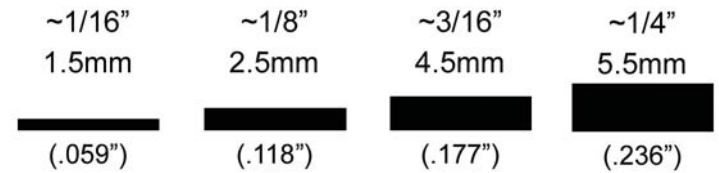

Size: 9.25" x 7.625"

Size: 9.25" x 7.75"

Size: 7.5" x 8"

Size: 6" x 8"

Size: 8" Round

Cloth Surface Mouse Pads

Size	Thickness	Item	50	100	250	500	750	1000	1500	2500	5000	7500
7.625"x9.25"	2.5mm (1/8")	SR 1-1	\$3.15	\$2.19	\$2.05	\$1.79	\$1.72	\$1.60	\$1.40	\$1.23	\$1.03	Call
7.75"x9.25"	4.5mm (3/16")	SR 3/16-2	\$3.79	\$2.59	\$2.13	\$1.90	\$1.87	\$1.75	\$1.65	\$1.46	\$1.28	Call
7.75"x9.25"	5.5mm (1/4")	SR1/4-2	\$4.09	\$2.69	\$2.23	\$1.99	\$1.97	\$1.86	\$1.75	\$1.63	\$1.41	Call
7.5"x8"	1.5mm (1/16")	SR1/16-3	\$2.49	\$1.89	\$1.66	\$1.44	\$1.36	\$1.26	\$1.15	\$1.06	\$0.85	Call
7.5"x8"	2.5mm (1/8")	SR1/8-3	\$2.99	\$1.99	\$1.79	\$1.59	\$1.46	\$1.33	\$1.24	\$1.13	\$0.89	Call
7.5"x8"	5.5mm (1/4")	SR1/4-3	\$3.99	\$2.59	\$2.10	\$1.95	\$1.84	\$1.73	\$1.62	\$1.57	\$1.32	Call
8" Round	2.5mm (1/8")	SR1/8-4	\$2.99	\$1.99	\$1.79	\$1.57	\$1.46	\$1.33	\$1.24	\$1.13	\$0.96	Call
8" Round	5.5mm (1/4")	SR1/4-4	\$3.99	\$2.59	\$2.10	\$1.95	\$1.84	\$1.73	\$1.62	\$1.57	\$1.32	Call
6"x 8"	2.5mm (1/8")	SR1/8-6	\$2.64	\$1.89	\$1.68	\$1.37	\$1.29	\$1.24	\$1.17	\$1.07	\$0.86	Call